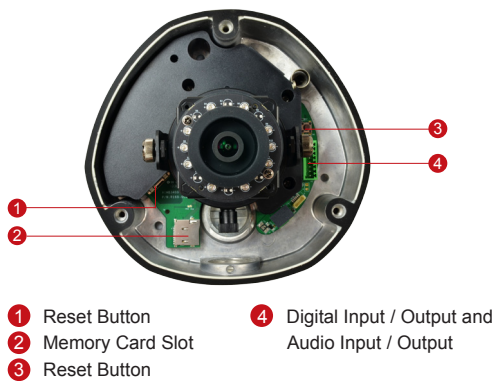

E81A

1MP Outdoor Dome with D/N, Adaptive IR, Basic WDR, Vari-focal Lens

- 1 Megapixel with 720p
- Day & Night with Adaptive IR LED
- Vari-focal Lens with f2.8-12mm / F1.4
- Basic WDR (74 dB)
- 30 fps at 1280 x 720
- Weatherproof (IP66) and Vandal Proof (IK10)

PHOTO INDICATION

DIMENSION DIAGRAM

Unit: mm [inch]

ACCESSORY OPTIONS

Dome Cover		
PDCX-1101		4-inch, smoke, vandal proof

Popular Mounting Solutions	
Surface	Accessories not required
Wall	PMAX-0308 
Pendant	PMAX-0101 + PMAX-0103 
Corner	PMAX-0101 + PMAX-0305 + PMAX-0402 
Pole	PMAX-0101 + PMAX-0305 + PMAX-0503 
Flush	PMAX-1003 
Gang Box	PMAX-0804 

* For more mounting solutions, please refer to Project Planner on www.acti.com

PRODUCT SPECIFICATION**E81A****• Device**

Device Type	Outdoor Dome Camera
Image Sensor	Progressive Scan CMOS
Sensor Size	1/4"
Day / Night	Yes
Superior Low Light Sensitivity	No
Minimum Illumination	Color: 0.1 lux at F1.4 (30 IRE, 2400°K); B/W: 0 lux (IR LED on)
Color to B/W Switch	ISP based switch, configurable
Mechanical IR Cut Filter	Yes
IR Sensitivity Range	700~1100nm
IR LED	Adaptive IR LED (IR Exposure Compensation) x 15 (850nm)
IR Working Distance	30 m (0 lux, 30 IRE, Gain 255, Auto shutter mode)
Electronic Shutter	1/5 ~ 1/2,000 sec (manual mode); 1/5 ~ 1/10,000 sec (auto mode)

• Interface

Digital Input	1, Terminal block
Digital Output	1, Terminal block
Local Storage	MicroSDHC/MicroSDXC memory card slot (card not included)

• General

Power Source / Consumption	PoE Class 2 (IEEE802.3af) / 5.95 W (IR on)
Weight	1032 g (2.275 lb)
Dimensions (Ø x H)	150mm x 117 mm (5.9" x 4.6")
Environmental Casing	Weatherproof (IP66 rated); Vandal proof (IK10 rated); Transparent dome cover
Mount Type	Surface, Pendant, Wall, Corner, Pole, Flush, Gang box
Starting Temperature	-20°C ~ 50°C (-4°F ~ 122°F)
Operating Temperature	-40°C ~ 50°C (-40°F ~ 122°F)
Operating Humidity	10% ~ 85% RH
Approvals	CE (EN 55022 Class B, EN 55024), FCC (Part15 Subpart B Class B), IK10, IP66, NEMA 4X