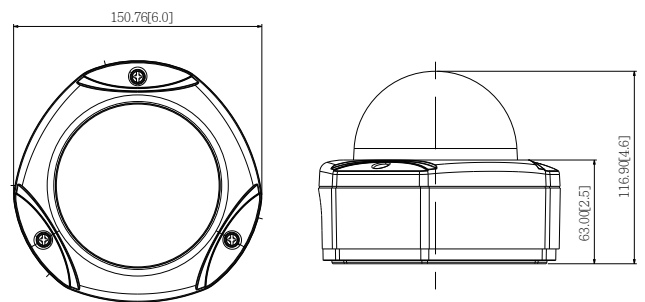

PHOTO INDICATION

DIMENSION DIAGRAM

Unit: mm [inch]

ACCESSORY OPTIONS

Dome Cover		
PDCX-1101		4-inch, smoke, vandal proof

Popular Mounting Solutions	
Surface	Accessories not required
Wall	PMAX-0308 
Pendant	PMAX-0101 + PMAX-0103 
Corner	PMAX-0101 + PMAX-0305 + PMAX-0402 
Pole	PMAX-0101 + PMAX-0305 + PMAX-0503 
Flush	PMAX-1003 
Gang Box	PMAX-0804 

• Interface

Digital Input	1, Terminal block
Digital Output	1, Terminal block
Local Storage	MicroSDHC/MicroSDXC memory card slot (card not included)

• General

Power Source / Consumption	PoE Class 2 (IEEE802.3af) / 5.95 W (IR on)
Weight	1032 g (2.275 lb)
Dimensions (Ø x H)	150mm x 117 mm (5.9" x 4.6")
Environmental Casing	Weatherproof (IP66 rated); Vandal proof (IK10 rated); Transparent dome cover
Mount Type	Surface, Pendant, Wall, Corner, Pole, Flush, Gang box
Starting Temperature	-20°C ~ 50°C (-4°F ~ 122°F)
Operating Temperature	-40°C ~ 50°C (-40°F ~ 122°F)
Operating Humidity	10% ~ 85% RH
Approvals	CE (EN 55022 Class B, EN 55024), FCC (Part15 Subpart B Class B), IK10, IP66, NEMA 4X